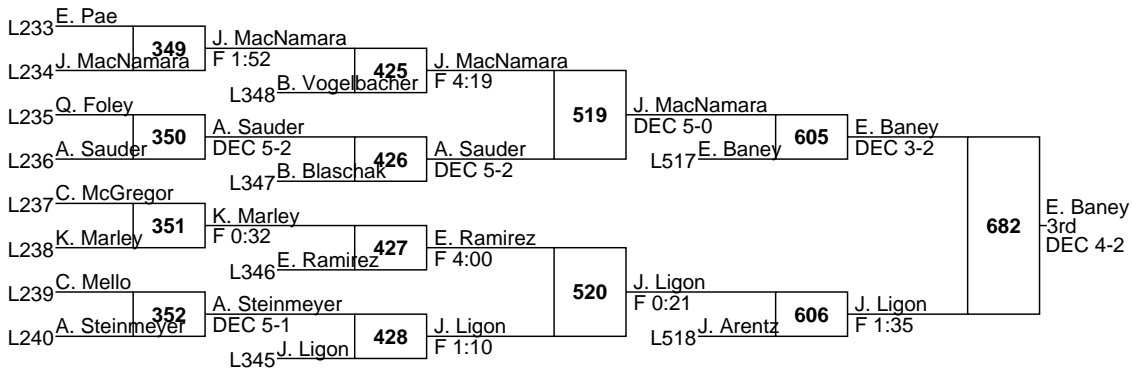

AAA

152

PIAA District 3 Championships

AAA

160

3-1 Edmond Ruth 12 Susquehanna Township 26-0

PIAA District 3 Championships

AAA