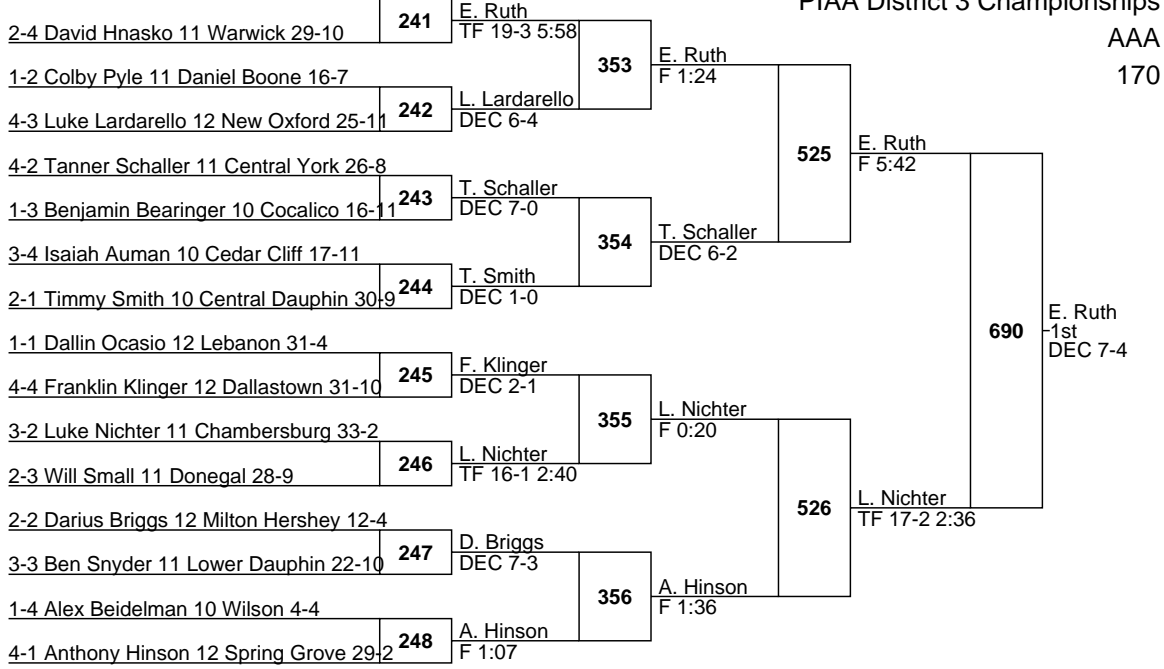

3-1 Edmond Ruth 12 Susquehanna Township 26-0

PIAA District 3 Championships

AAA

170