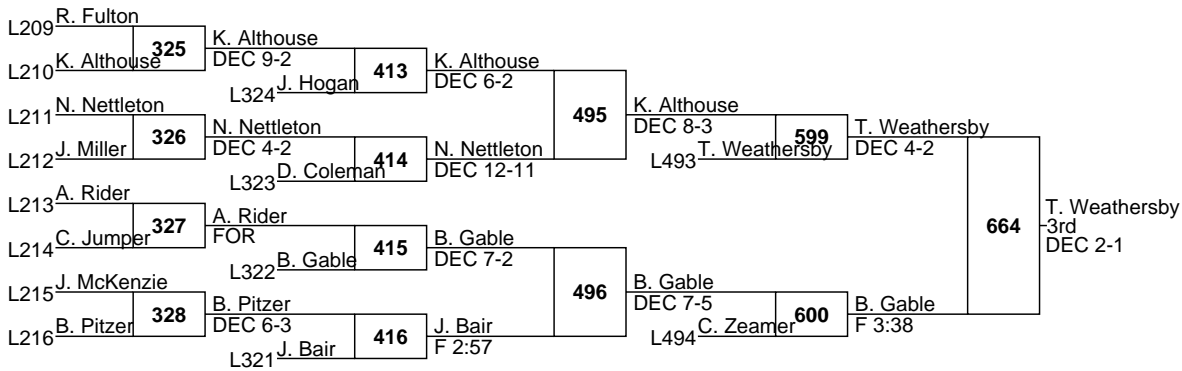

PIAA District 3 Championships

AAA

138