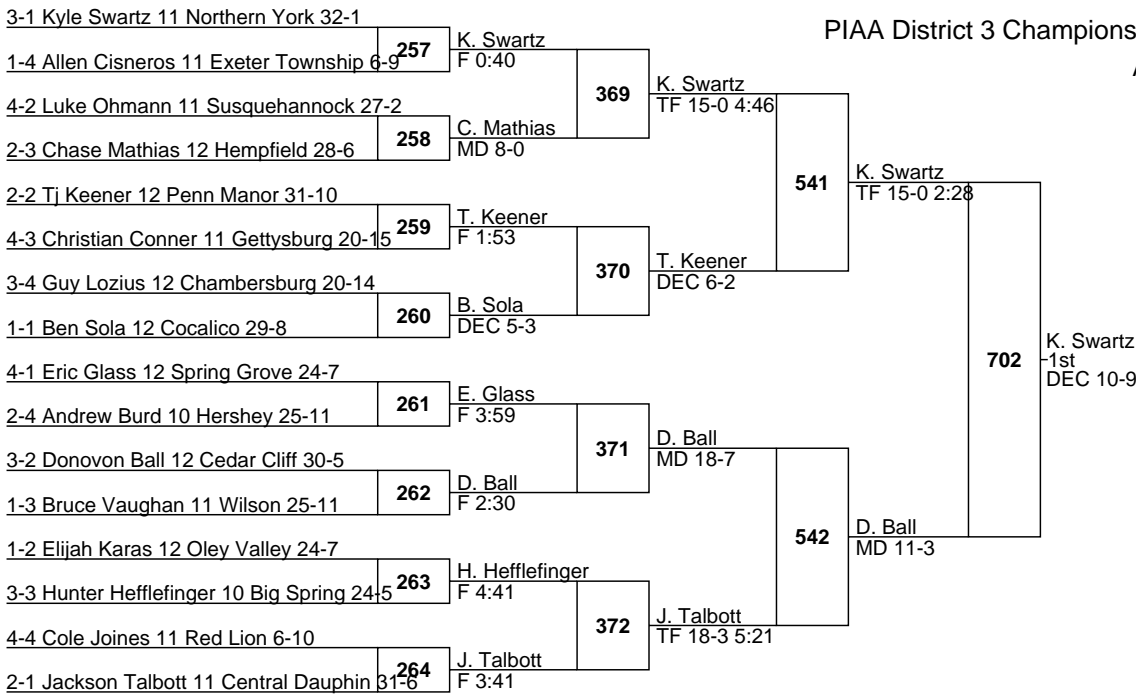

170

PIAA District 3 Championships

AAA

182

PIAA District 3 Championships

AAA

195

4-1 Jamal Brandon 12 Dallastown 37-3