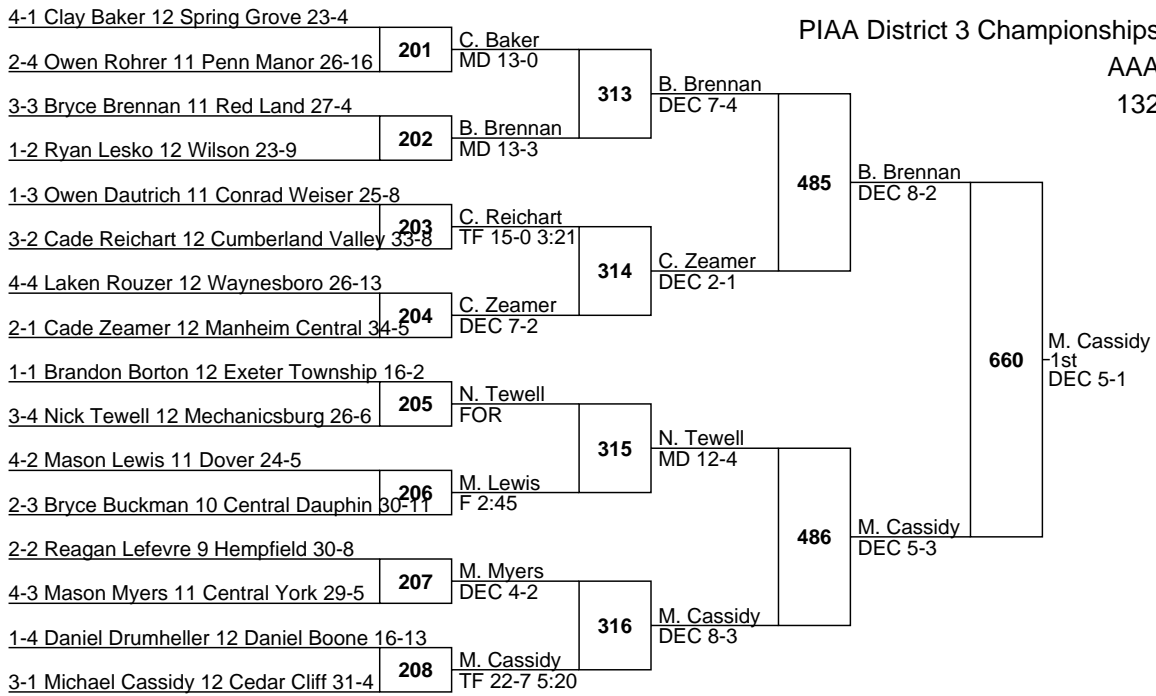

PIAA District 3 Championships

AAA

132