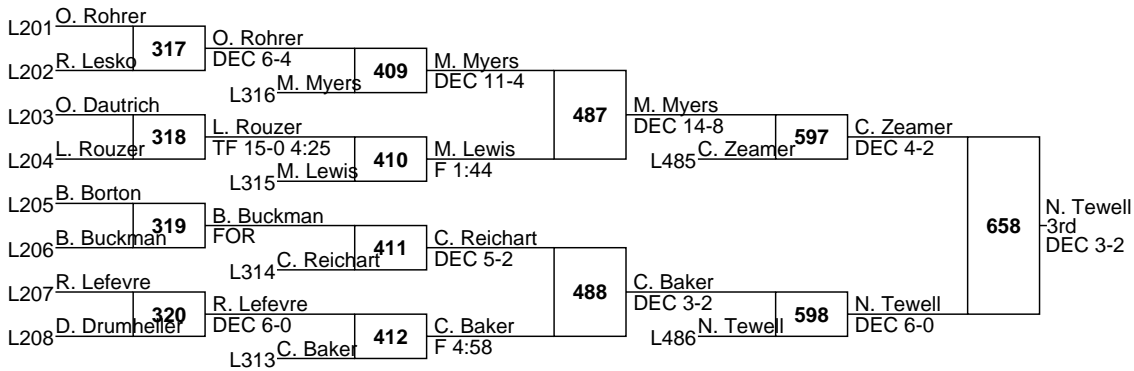

PIAA District 3 Championships

AAA

132