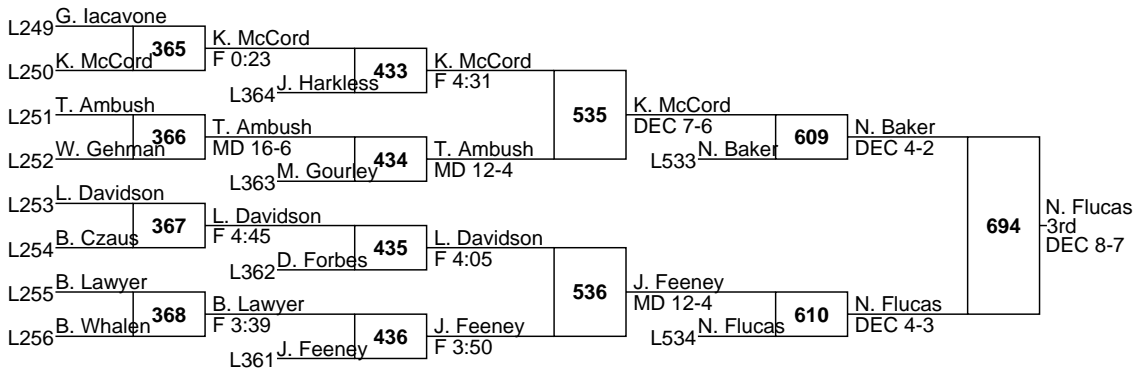

PIAA District 3 Championships

AAA

182