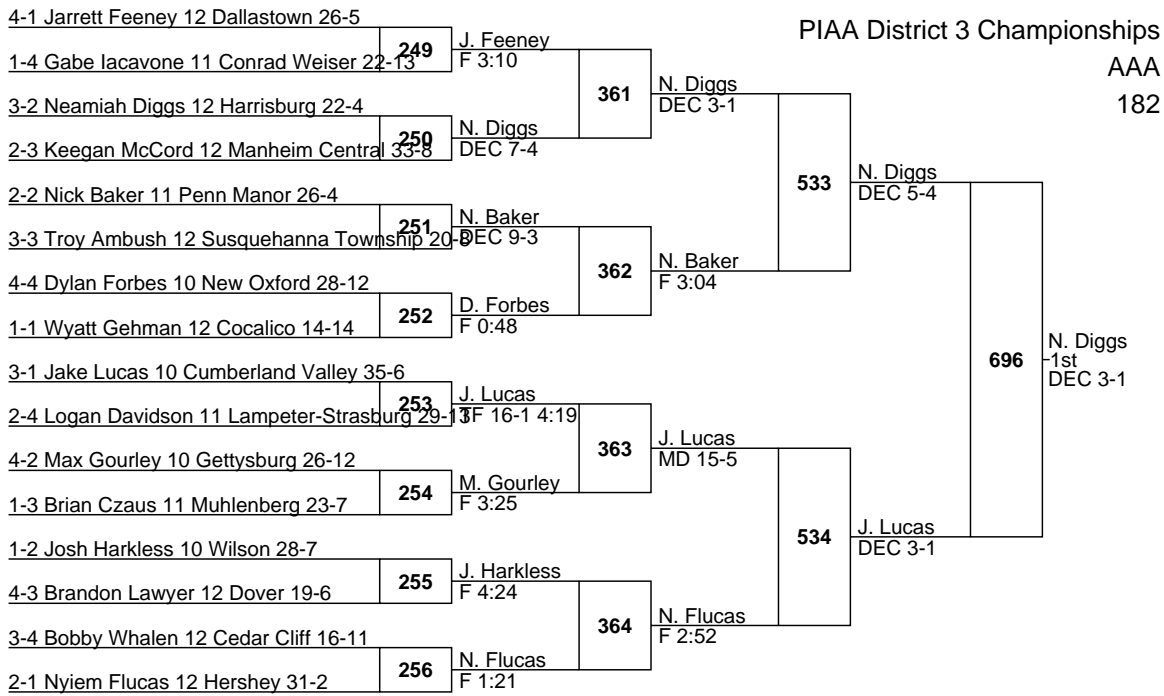

PIAA District 3 Championships

AAA

182