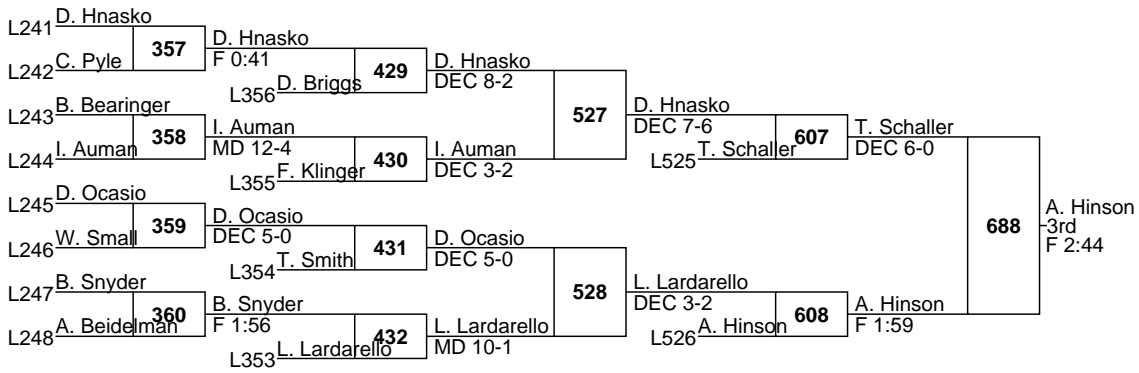

3-1 Edmond Ruth 12 Susquehanna Township 26-0

PIAA District 3 Championships

AAA

170