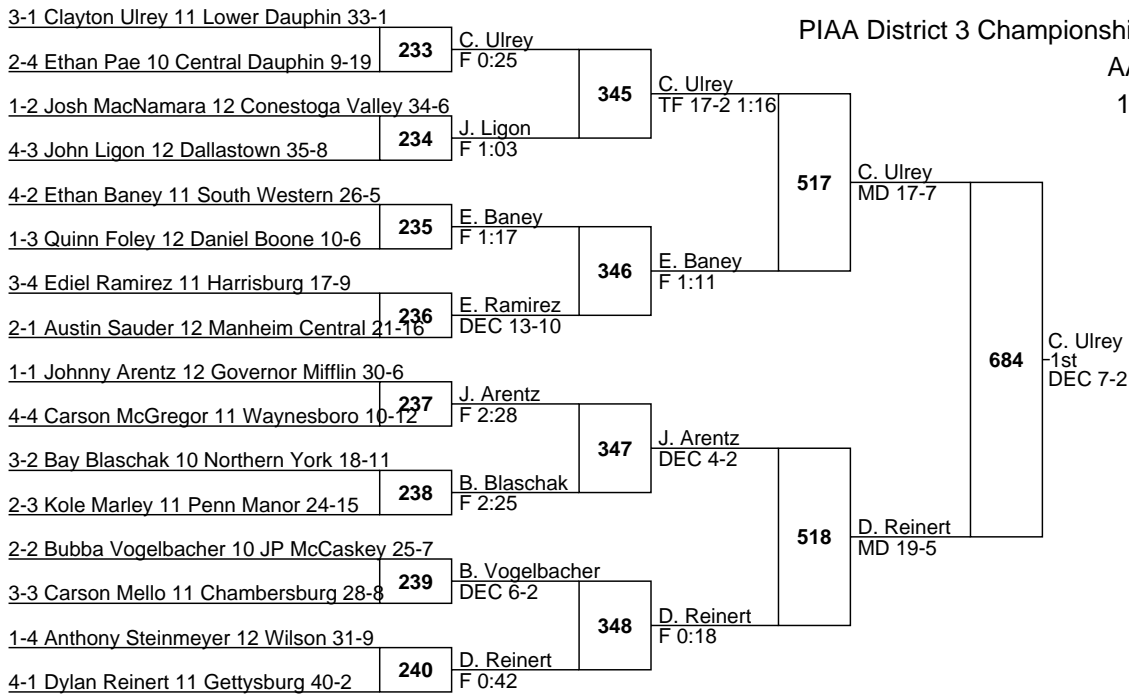

AAA

152

PIAA District 3 Championships

AAA

160

3-1 Edmond Ruth 12 Susquehanna Township 26-0

PIAA District 3 Championships

AAA