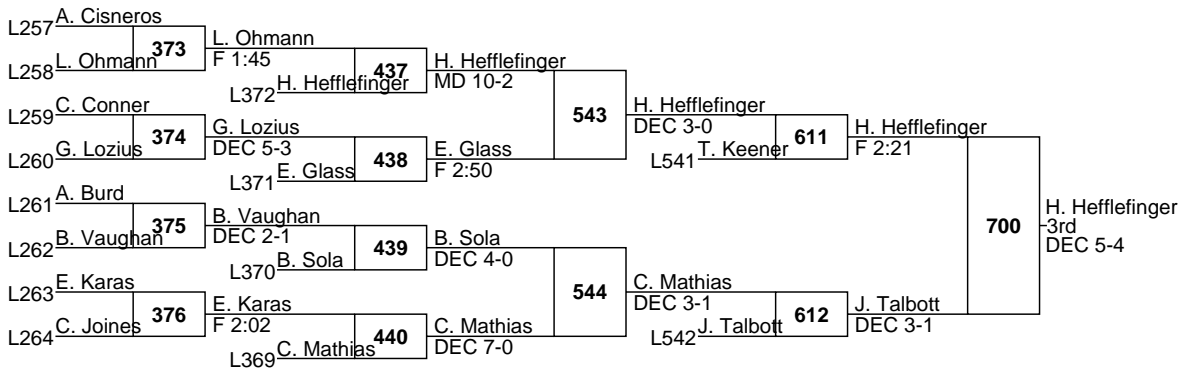

170

PIAA District 3 Championships

AAA

182

PIAA District 3 Championships

AAA

195

4-1 Jamal Brandon 12 Dallastown 37-3